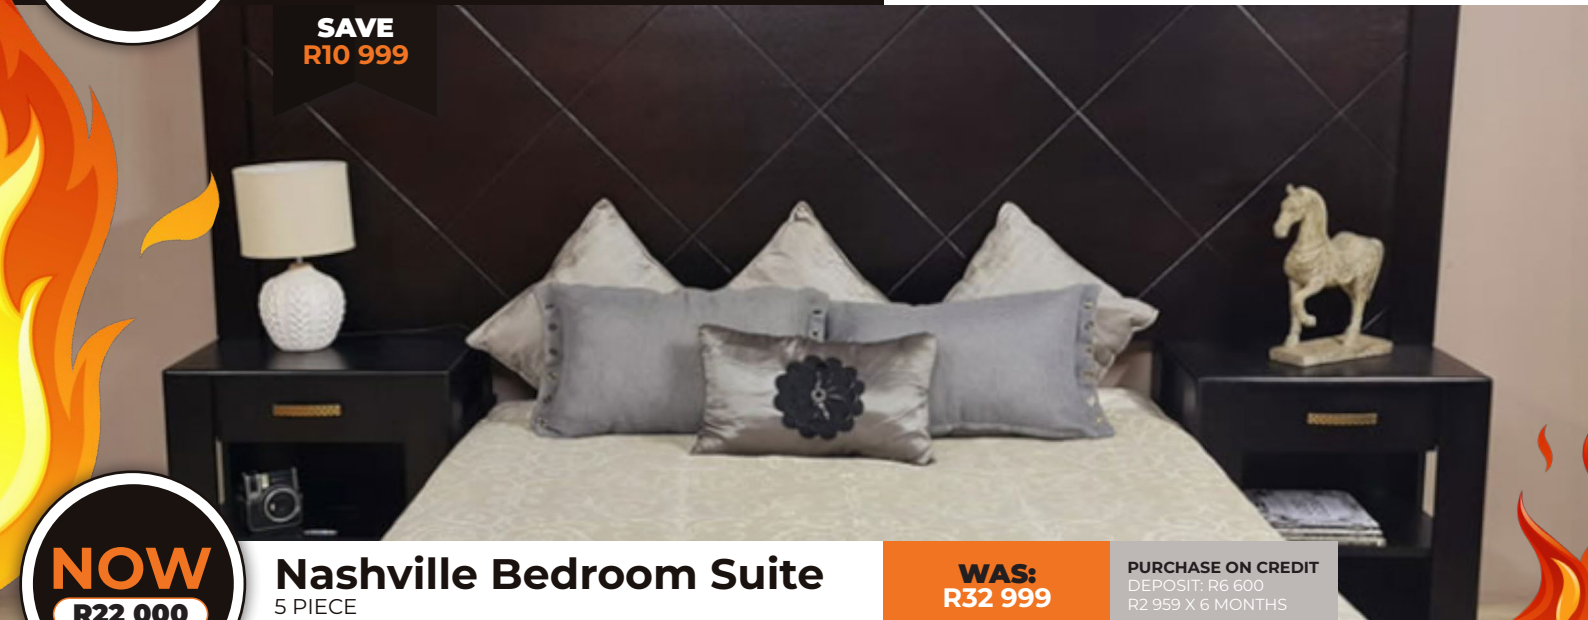

NOW
R22 000

Nashville Bedroom Suite

5 PIECE

WAS:
R32 999

PURCHASE ON CREDIT
DEPOSIT: R6 600
R2 959 X 6 MONTHS