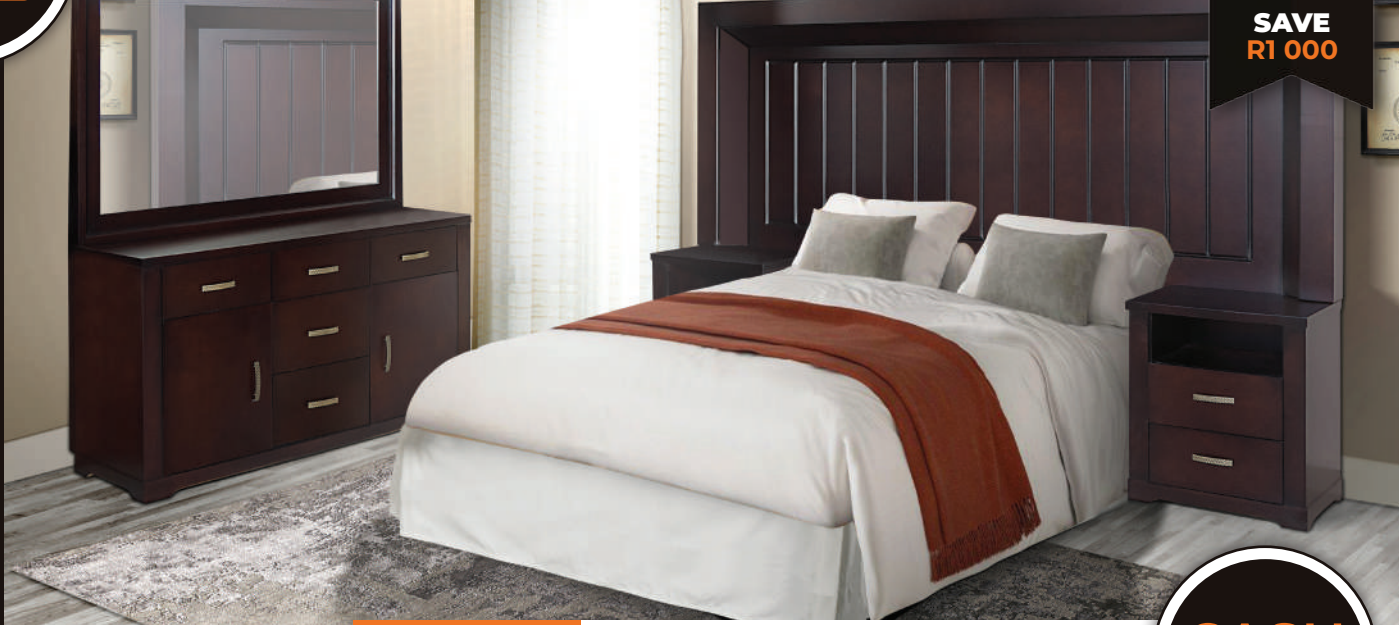

SAVE
R1 000

PURCHASE ON CREDIT
DEPOSIT: R8 250
R1 916 X 12 MONTHS