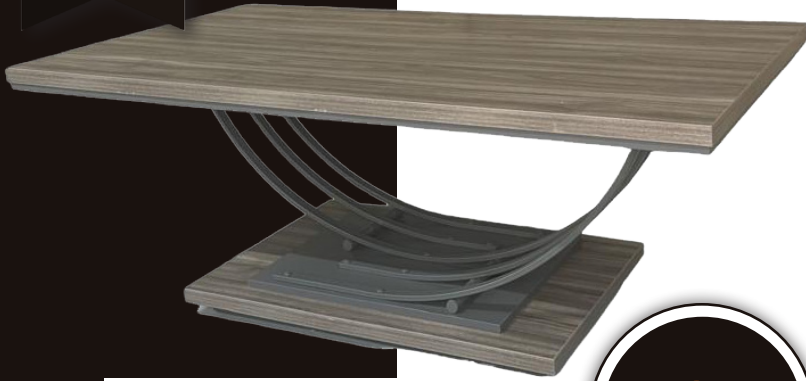

**Dream Support**  
152CM BASE SET

**WAS:**  
R9 699

**PURCHASE ON CREDIT**  
DEPOSIT: R2 400  
R493 X 18 MONTHS

**NOW**  
R7 999

**SAVE**  
R1 500