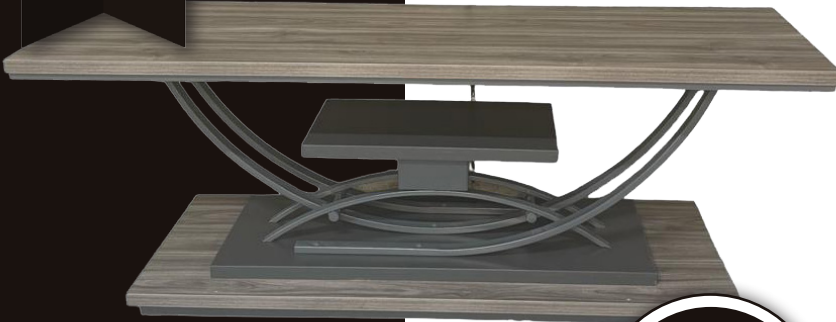

Kent Plasma

WAS:
R7 399

PURCHASE ON CREDIT
DEPOSIT: R1 800
R388 X 18 MONTHS

NOW
R5 999

**SHOP BIG,
SAVE BIG!**

Louis Trichardt

84 Krogh Street
Louis Trichardt, Limpopo

+27 (0)15 516 4961
makman@nictusfurnishers.co.za

Mon – Fri: 08:00 to 17:00
Sat: 08:00 to 13:00

General Terms & Conditions

Accessories not included in the price. Instalments subject to interest rate fluctuations. Monthly instalments include 15% VAT, a monthly service fee of R69, finance charges at 24.75% per annum and initiation fees but exclude delivery and/or assembly charges. Final instalment constitutes residual value. E&OE. NCA compliant. Prices correct at the time of publication. All credit purchases subject to approval and affordability assessments. T's & C's apply. NO DEALERS. Images are for illustrative purposes only and may not represent exact products and/or colours available. Offer valid from 20 till 31 January 2025, while stock lasts. NCRCP2685 Registration 1956/001742/07.