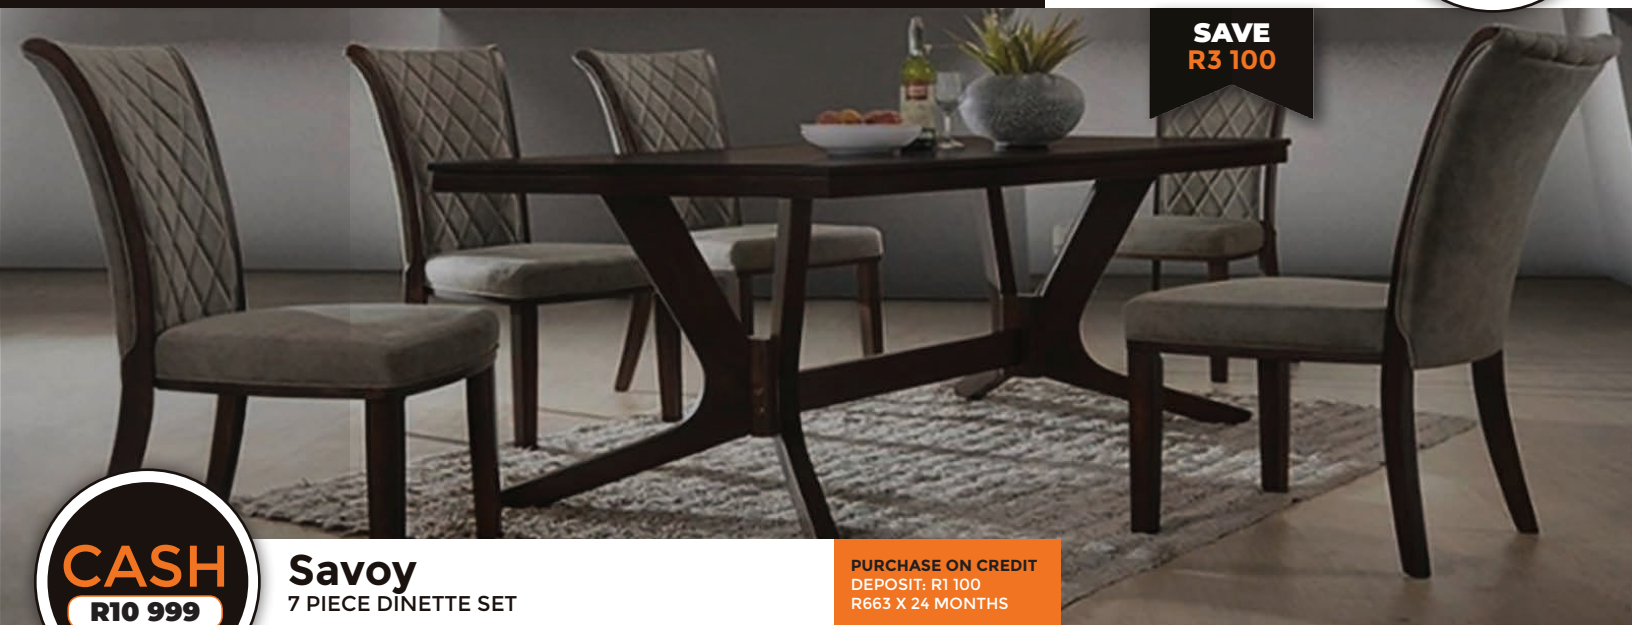

SAVE
R3 100

CASH
R10 999

Savoy
7 PIECE DINETTE SET

PURCHASE ON CREDIT
DEPOSIT: R1 100
R663 X 24 MONTHS

Polokwane

68 Hans van Rensburg Street
Polokwane, Limpopo

+27 (0)15 295 9404
polokman@nictusfurnishers.co.za

Mon – Fri: 08:00 to 17:00
Sat: 08:00 to 13:00

General Terms & Conditions

Accessories not included in the price. Instalments subject to interest rate fluctuations. Monthly instalments include 15% VAT, a monthly service fee of R69, finance charges at 25.25% per annum and initiation fees but exclude delivery and/or assembly charges. Final instalment constitutes residual value. E&OE. NCA compliant. Prices correct at the time of publication. All credit purchases subject to approval and affordability assessments. T's & C's apply. NO DEALERS. Images are for illustrative purposes only and may not represent exact products and/or colours available. Offer valid from 24 till 29 June 2024, while stock lasts. NCRCP2685 Registration 1956/001742/07.