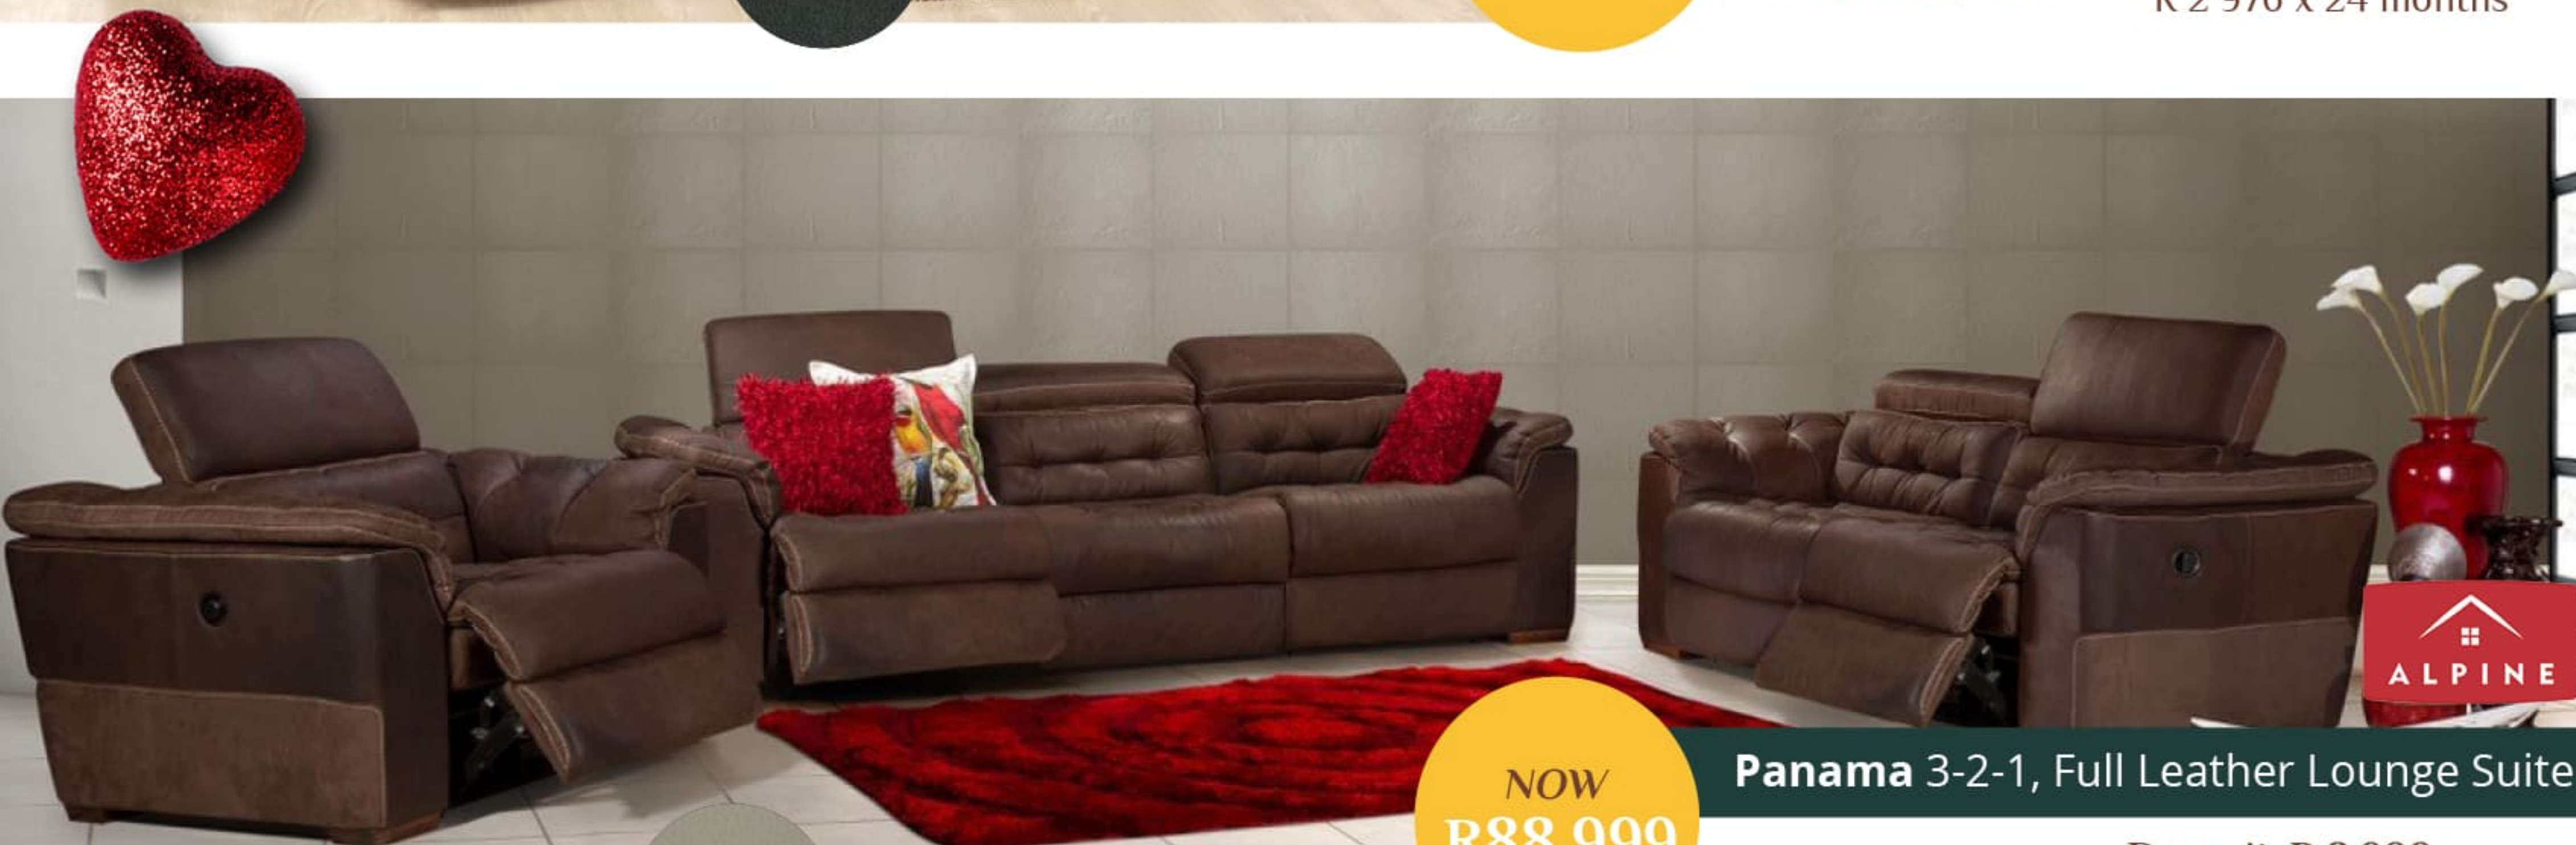

nictus

Quality, Value, Variety & Service

FREE!

February Promotion

Buy for R20 000 or more and receive a **free shoe cabinet.**

**Alpine 3-2-1,
Full Leather Lounge Suite**

**NOW
R73 999**

Available in Woodland Black

WAS: R97 499

Deposit: R 7 400
R 3 663 x 24 months

Avalon 3-2-1, Full Leather Lounge Suite

**NOW
R59 599**

Available in Oxblood

WAS: R74 499

Deposit: R 5 960
R 2 976 x 24 months

Panama 3-2-1, Full Leather Lounge Suite

**NOW
R88 999**

Available in Nuvo Oyster

WAS: R116 999

Deposit: R 8 900
R 4 378 x 24 months

Buy for R20 000 or more and receive a **free shoe cabinet.**

FREE!

NOW
R29 399

Jordan 9 Piece Dining Room Suite

WAS: R39 199

Deposit: R 2 940
R 1 536 x 24 months

NOW
R16 499

Shiraz 7 Piece Dining Room Suite

WAS: R21 999

Deposit: R 1 650
R 920 x 24 months

Havanna 7 Piece Dining Room Suite

WAS: R44 799